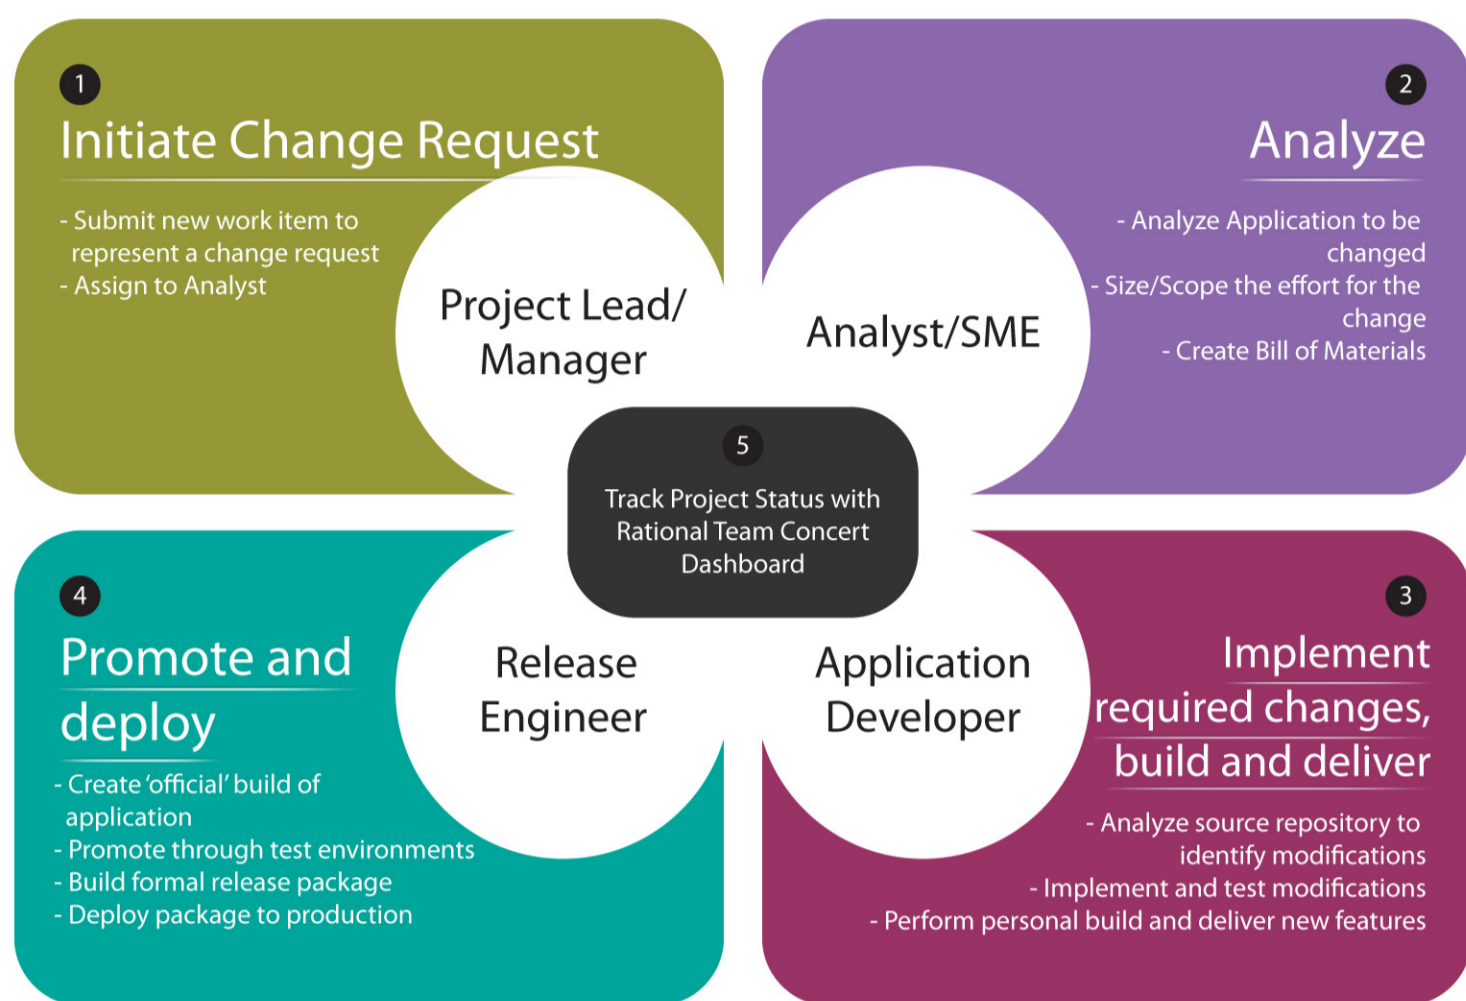

Rational Team Concert for System Z

An Agile application lifecycle management (ALM) solution for Mainframe Users

Helps companies build better software and products with an all-in-one Agile development environment for teams, which includes agile, formal and hybrid planning and reporting, all on a common platform.

Royal Cyber will ensure your success with RTCz through our 2 weeks of excellent services plan including set up, configuration, and mentoring.

Assets involved

- IBM RATIONAL DEVELOPER FOR SYSTEM Z UNIT TEST DESKTOP USER AUTHORIZED USER SINGLE SESSION LICENSE + SW SUBSCRIPTION & SUPPORT 12 MONTHS
- IBM Rational Team Concert Developer for IBM Enterprise Platforms Authorized User Single Install Initial Fixed Term License + SW Subscription & Support 12 Months
- A Laptop with Linux installation

Software

Rational Team Concert for System Z

- **Agile your way** – Scrum, waterfall or hybrid; adapt planning to meet your team needs and rhythm.
- **Friction free communication** by smart linking of tasks, code changes, builds and releases as you work
- **Live dashboards** - write code not status reports – live web based dashboards tell everyone the story
- **Empower developers** - Fix goofs, juggles tasks, patch in seconds, easily add or remove features
- **Runs anywhere** – open platform - Works with your existing tools and data for incremental adoption

Jump Start PILOT Package

- A Pre-configured RTC instance that is enterprise ready
- Project area configuration that can easily integrate with RD&T Offering
- Taxonomy , Business Process Mapping
- Mentoring resources & training